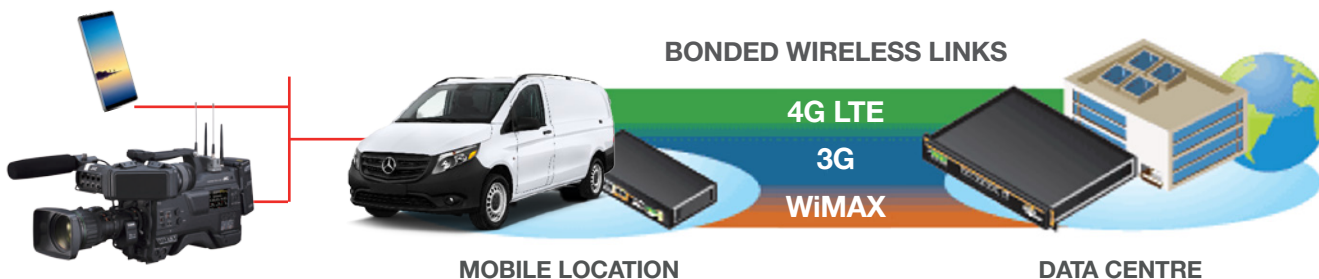

Do More on the road with SpeedFusion.

The speed, reliability and security delivered by SpeedFusion open up a wide range of new mobile VPN applications in demanding, mission-critical fields, such as newscasting and public safety. In addition, transferring large files, such as those generated by digital production, photography, and POS activities, becomes practical and profitable wherever your mobile workforce roams.