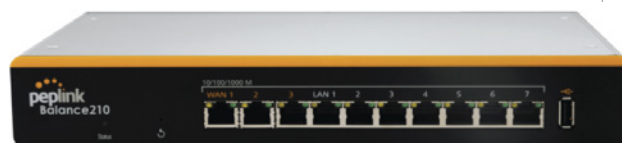

Peplink Balance 210

Multi-WAN routers

The Peplink Balance multi-WAN router delivers unbreakable VPN, SpeedFusion™ bandwidth bonding and a host of other innovative technologies that let you take control of your WAN and improve Internet connectivity, all with one easy-to-manage device.

Connect up to 13 Links from multiple providers

Connect any combination of DSL, cable, 4G LTE, and 3G links – up to 13 of them, from any ISP for anytime, anywhere connectivity. Whatever mix of connections you choose, the Balance intelligently distributes network traffic over all links connected anywhere on the network. You can also customize traffic flow and service availability with outbound policies and inbound load balancing settings, so you're always in control. And with the Balance's instant, automatic failover between links, you're always online, too.

SpeedFusion-powered unbreakable VPN

The Balance can bond affordable DSL, cable, cellular, and other WAN links into a single secure and fast VPN tunnel using SpeedFusion technology. Packet-level failover across WANs within VPN tunnels is instant and seamless, so your voice calls and RDP sessions won't be interrupted when the Balance automatically switches between connections.